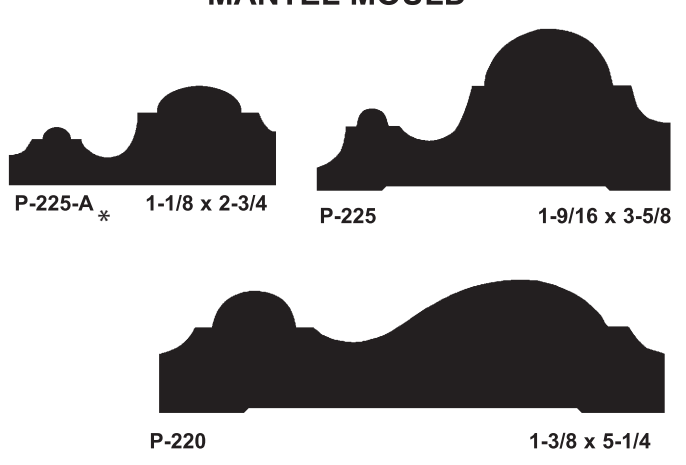

MANTEL MOULD

P-225-A* 1-1/8 x 2-3/4
P-225 1-9/16 x 3-5/8
P-220 1-3/8 x 5-1/4

BASE SHOE

P-8422* 1/2 x 3/4

GLASS BEAD

P-8570-A 3/8 x 3/8
P-8570 1/2 x 9/16
8-0 only

HAND RAIL

STH-6042 2-1/4
P-6040 1-1/2 x 1-3/4

CASING

O-356 9/16 x 2-1/4

O-444 11/16 x 3-1/4

O-2005 3/4 x 3-1/2

O-1100 3/4 x 1

O-730-B 21/32 x 1-1/16

O-730-C 11/16 x 1-5/8

O-163 11/16 x 1-3/8

O-721 3/4 x 2

O-8712 1/2 x 3-1/4

O-280 5/8 x 5-1/4