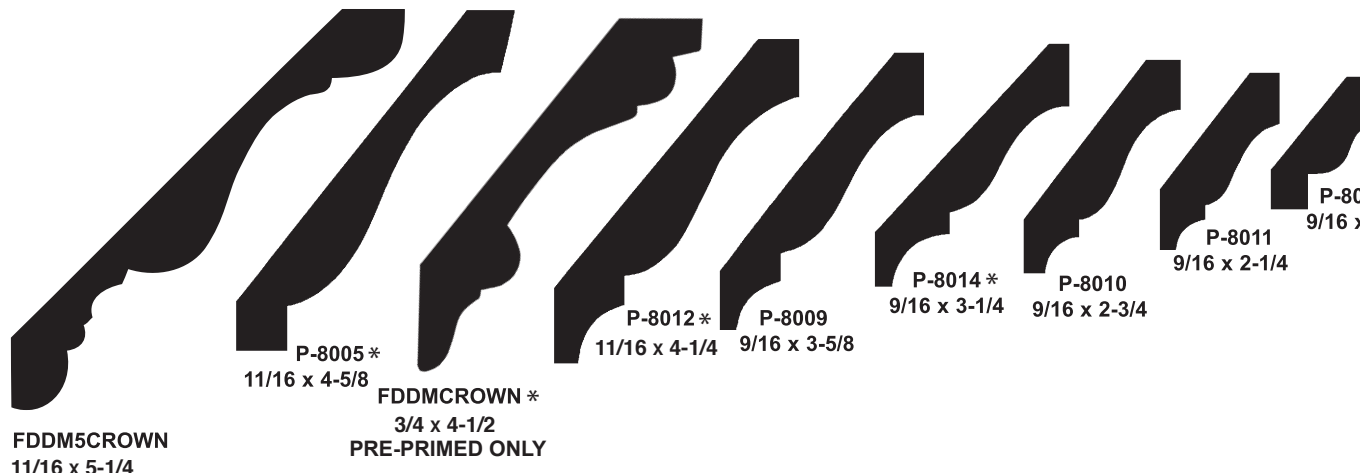

CASING

P-10 11/16 x 2-1/4

P-25 11/16 x 2-1/4

P-321 11/16 x 2-1/4

P-356* 11/16 x 2-1/4

P-386 11/16 x 2-1/4

P-8753 11/16 x 2-1/4

F-347* 5/8 x 2-1/4

P-8753-A* 11/16 x 3-1/4

P-301* 21/32 x 3-3/16

P-444* 21/32 x 3-1/4

PDDMCASING* 11/16 x 3-1/4

Poplar Only

P-312 Casing* 1-1/8 x 3-1/2

P-99* 11/16 x 3-1/2

P-501 Reversible 11/16 x 3-1/2

P-8308* 11/16 x 3-5/8

FJ6133* 3/4 x 3 1/2

CROWN

FDDMCROWN 11/16 x 5-1/4

P-8005* 11/16 x 4-5/8
FDDMCROWN* 3/4 x 4-1/2
PRE-PRIMED ONLY

P-8012* 11/16 x 4-1/4
P-8009 9/16 x 3-5/8

P-8014* 9/16 x 3-1/4
P-8010 9/16 x 2-3/4

P-8007 9/16 x 1-3/4
P-8011 9/16 x 2-1/4