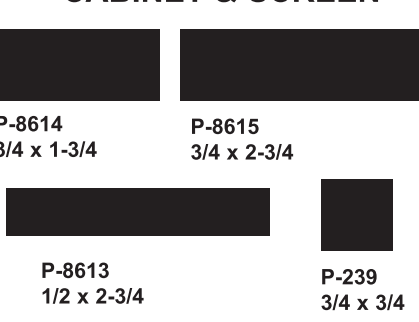

CABINET & SCREEN

P-8614 3/4 x 1-3/4
P-8615 3/4 x 2-3/4
P-8613 1/2 x 2-3/4
P-239 3/4 x 3/4