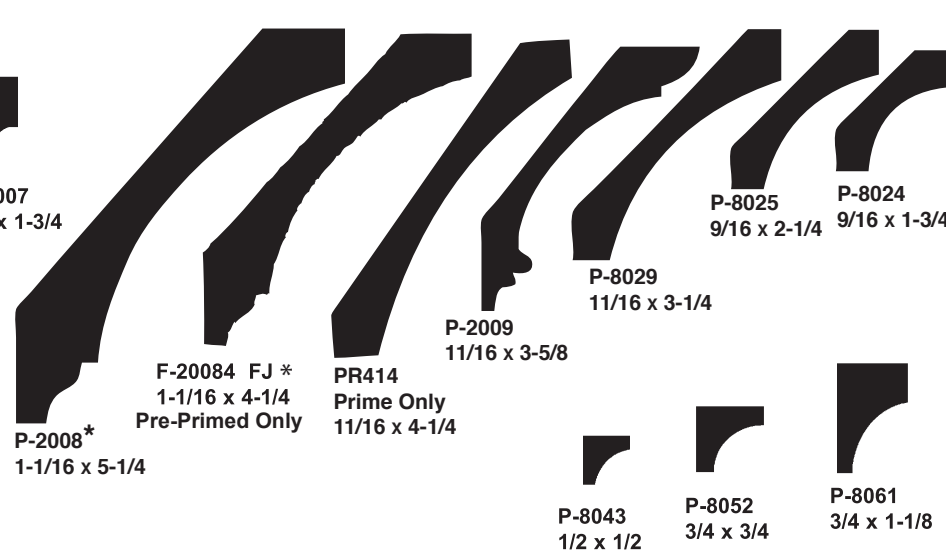

COVE

F-20084 FJ* 1-1/16 x 4-1/4
Pre-Primed Only

PR414 Prime Only 11/16 x 4-1/4

P-2009 11/16 x 3-5/8

P-8025 9/16 x 2-1/4
P-8024 9/16 x 1-3/4

P-8043 1/2 x 1/2
P-8052 3/4 x 3/4
P-8061 3/4 x 1-1/8

* "Also Available In Finger-Joint Pre-Primed"

Mouldings are our Specialty

For over 50 years, Pacific Mutual Door has been producing specialty mouldings in a variety of wood species. We are able to save you both time and money because we grind our own knives. In addition, there are over 1,500 profiles already available in our library.

Ask about our **CUSTOM MOULDING PROGRAM** for:
HISTORIC RESTORATION • REPRODUCTIONS • ARCHITECTURAL DESIGN

CLOSET POLE

P-8912 1-1/4

PARTING STOP

P-8432E 1/2 x 3/4

BED MOULD

P-8019 9/16 x 2-3/4
P-8018 9/16 x 2-1/4
P-8016 9/16 x 1-3/4

STOP

QUARTER ROUND

P-8058 3/8
P-8063 1/2
P-8065 3/4

MULL CASING

P-110 1/4 x 2

BACK BAND

P-8378-A 11/16 x 1-1/8
P-8008 1 x 1-3/16

T-ASTRAGAL

8-0

AVAILABLE FOR 1-3/8, & 1-3/4 DOORS

SCREEN & SHELF

COMPOSITE

DPSILLC 11' long
1-1/8 x 4-1/4
DPNOSINGC 1-5/16 x 1-1/4

HALF ROUND

P-8078 1/2 x 1