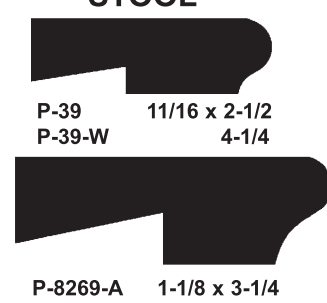

STOOL

P-39 11/16 x 2-1/2
P-39-W 4-1/4
P-8269-A 1-1/8 x 3-1/4