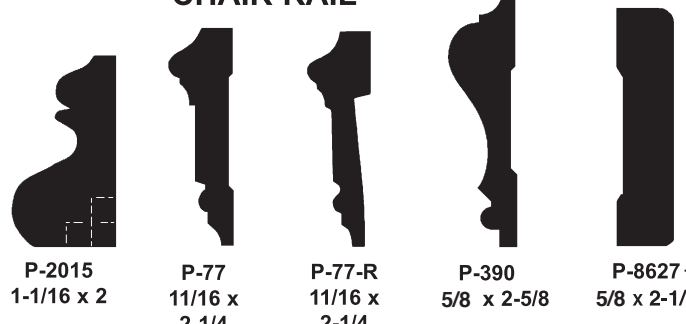

CHAIR RAIL

P-2015 1-1/16 x 2
P-77 11/16 x 2-1/4
P-77-R 11/16 x 2-1/4
P-390 5/8 x 2-5/8
P-8627* 5/8 x 2-1/2

APRON

P-356-A 11/16 x 2-1/4

PICTURE

P-8263 11/16 x 1-3/4

CORNER BEAD

P-8238 1-5/16 8-0 only
P-8200 1-1/16
P-8202 1-1/16