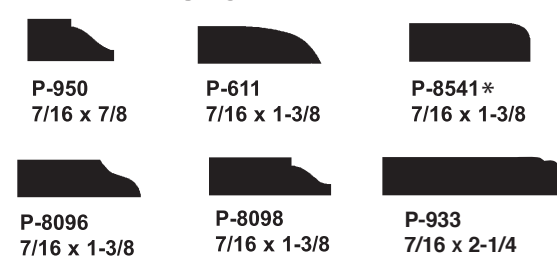

STOP

QUARTER ROUND

P-8058 3/8
P-8063 1/2
P-8065 3/4

MULL CASING

P-110 1/4 x 2

BACK BAND

P-8378-A 11/16 x 1-1/8
P-8008 1 x 1-3/16

T-ASTRAGAL

8-0

AVAILABLE FOR 1-3/8, & 1-3/4 DOORS